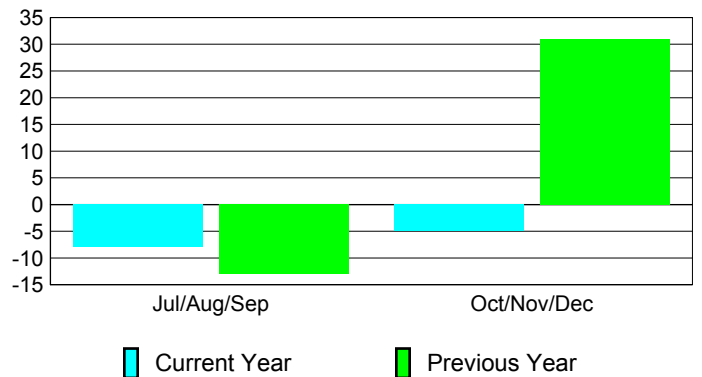

Comparison of Membership Gain/Loss

Current Year Compared to the Previous Year