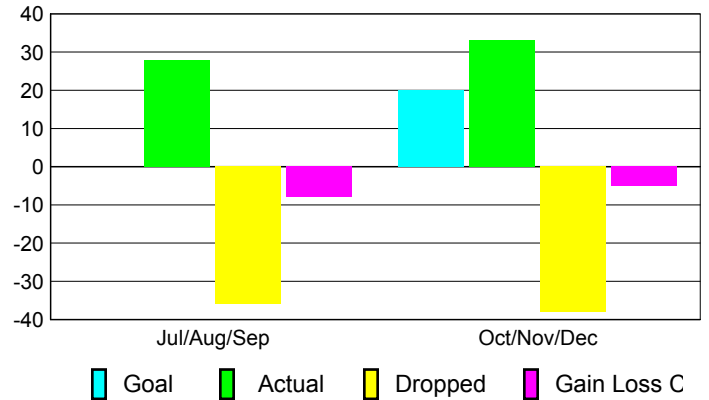

### YTD Status Quo Clubs 2010-2011

Status Quo Clubs Compared to Status Quo Members

## MEMBERSHIP

Membership Results  
2010-2011

Membership  
2009-2010

Month	Net Memb Goal	Actual New Memb	Actual Dropped Memb	Gain/Loss of Memb	Gain/Loss of Memb
Jul/Aug/Sep	0	28	-36	-8	-13
Oct/Nov/Dec	20	33	-38	-5	31
<b>Totals</b>	<b>20</b>	<b>61</b>	<b>-74</b>	<b>-13</b>	<b>18</b>

### Membership Results 2010-2011

Goal, New, Dropped, Gain/Loss

### Comparison of Membership Gain/Loss

Current Year Compared to the Previous Year